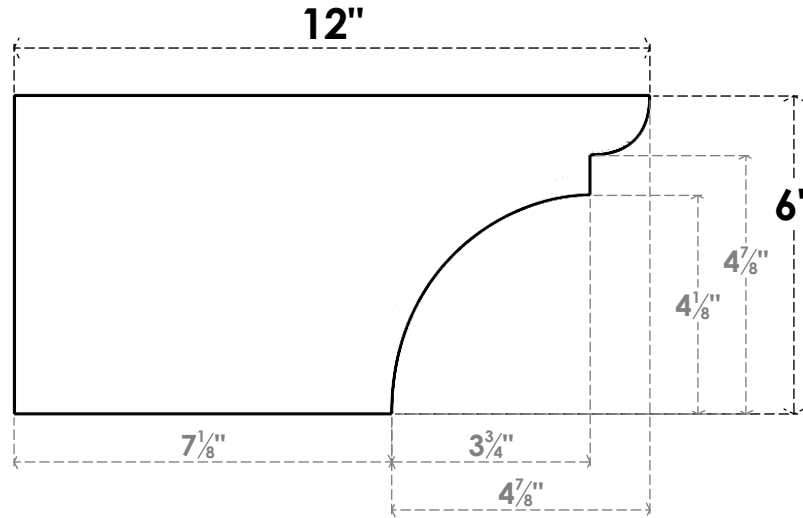

# ITEM NUMBER: RFTURO060X06000X12000X006YOR00RCPR

6"W X 6"H X 12"L TIMBERTHANE ROUGH CEDAR YORKTOWN FAUX WOOD OPEN RAFTER TAIL, 6"L END, PRIMED TAN

**SIDE PROFILE**

**FRONT PROFILE**

**ISOMETRIC**

GENERATED DATE : 03/02/2023