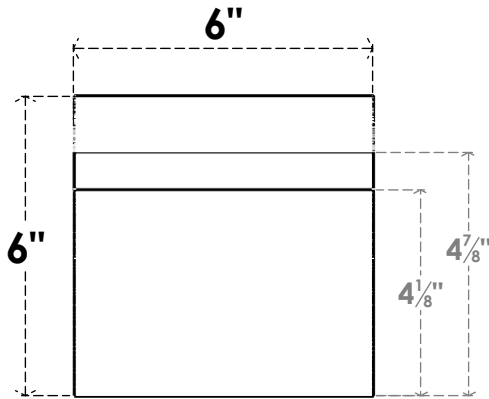

# ITEM NUMBER: RFTURO060X06000X12000X006YOR00RCPR

6"W X 6"H X 12"L TIMBERTHANE ROUGH CEDAR YORKTOWN FAUX WOOD OPEN RAFTER TAIL, 6"L END, PRIMED TAN

**SIDE PROFILE**

**FRONT PROFILE**

**ISOMETRIC**

GENERATED DATE : 03/02/2023