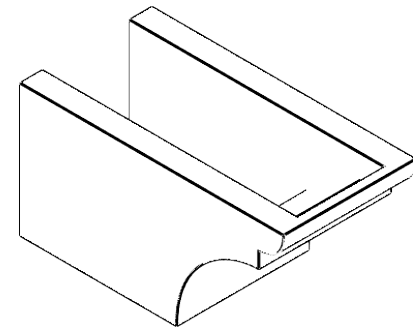

# ITEM NUMBER: RFTURO060X06000X12000X006YOR00RCPR

6"W X 6"H X 12"L TIMBERTHANE ROUGH CEDAR YORKTOWN FAUX WOOD OPEN RAFTER TAIL, 6"L END, PRIMED TAN

**SIDE PROFILE**

**FRONT PROFILE**

**ISOMETRIC**

GENERATED DATE : 03/02/2023